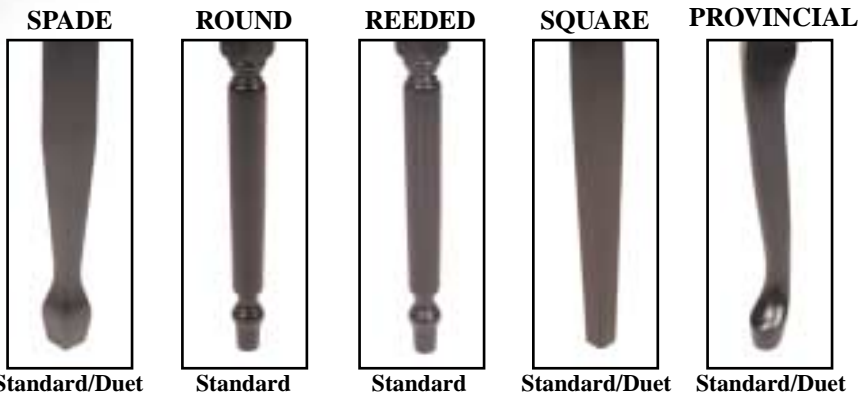

Schaff Piano Supply Co., Announces Our New Line Of Imported Piano Benches

Our 8700 series Piano Benches are designed and made exclusively for us. The tops are carefully veneered with genuine mahogany or walnut. Other exposed wood parts are selected hardwood. All are equipped with brass plated hinges and lid supports, and have full size music compartments. The final finishes are "medium" in color, and we regret we cannot furnish special finishes or colors.

Standard
14" x 30" x 19" High

Duet
14" x 35" x 19" High

LEG STYLES

FINISHES

SUGGESTED RETAIL PRICES

Item	Leg Style	Finished	Unfinished	Ebony High Gloss
8750	Spade	\$190.20	\$185.60	\$208.60
8760	Round	\$190.20	\$185.60	-
8762	Reeded	\$190.20	\$185.60	-
8770	Square	\$190.20	\$185.60	\$208.60
8780	French Prov.	\$228.16	\$223.56	-
8750D	Spade (Duet)	\$199.40	\$194.80	\$221.26
8770D	Square (Duet)	\$199.40	\$194.80	\$221.26
8780D	French Prov. (Duet)	\$233.90	\$229.30	-